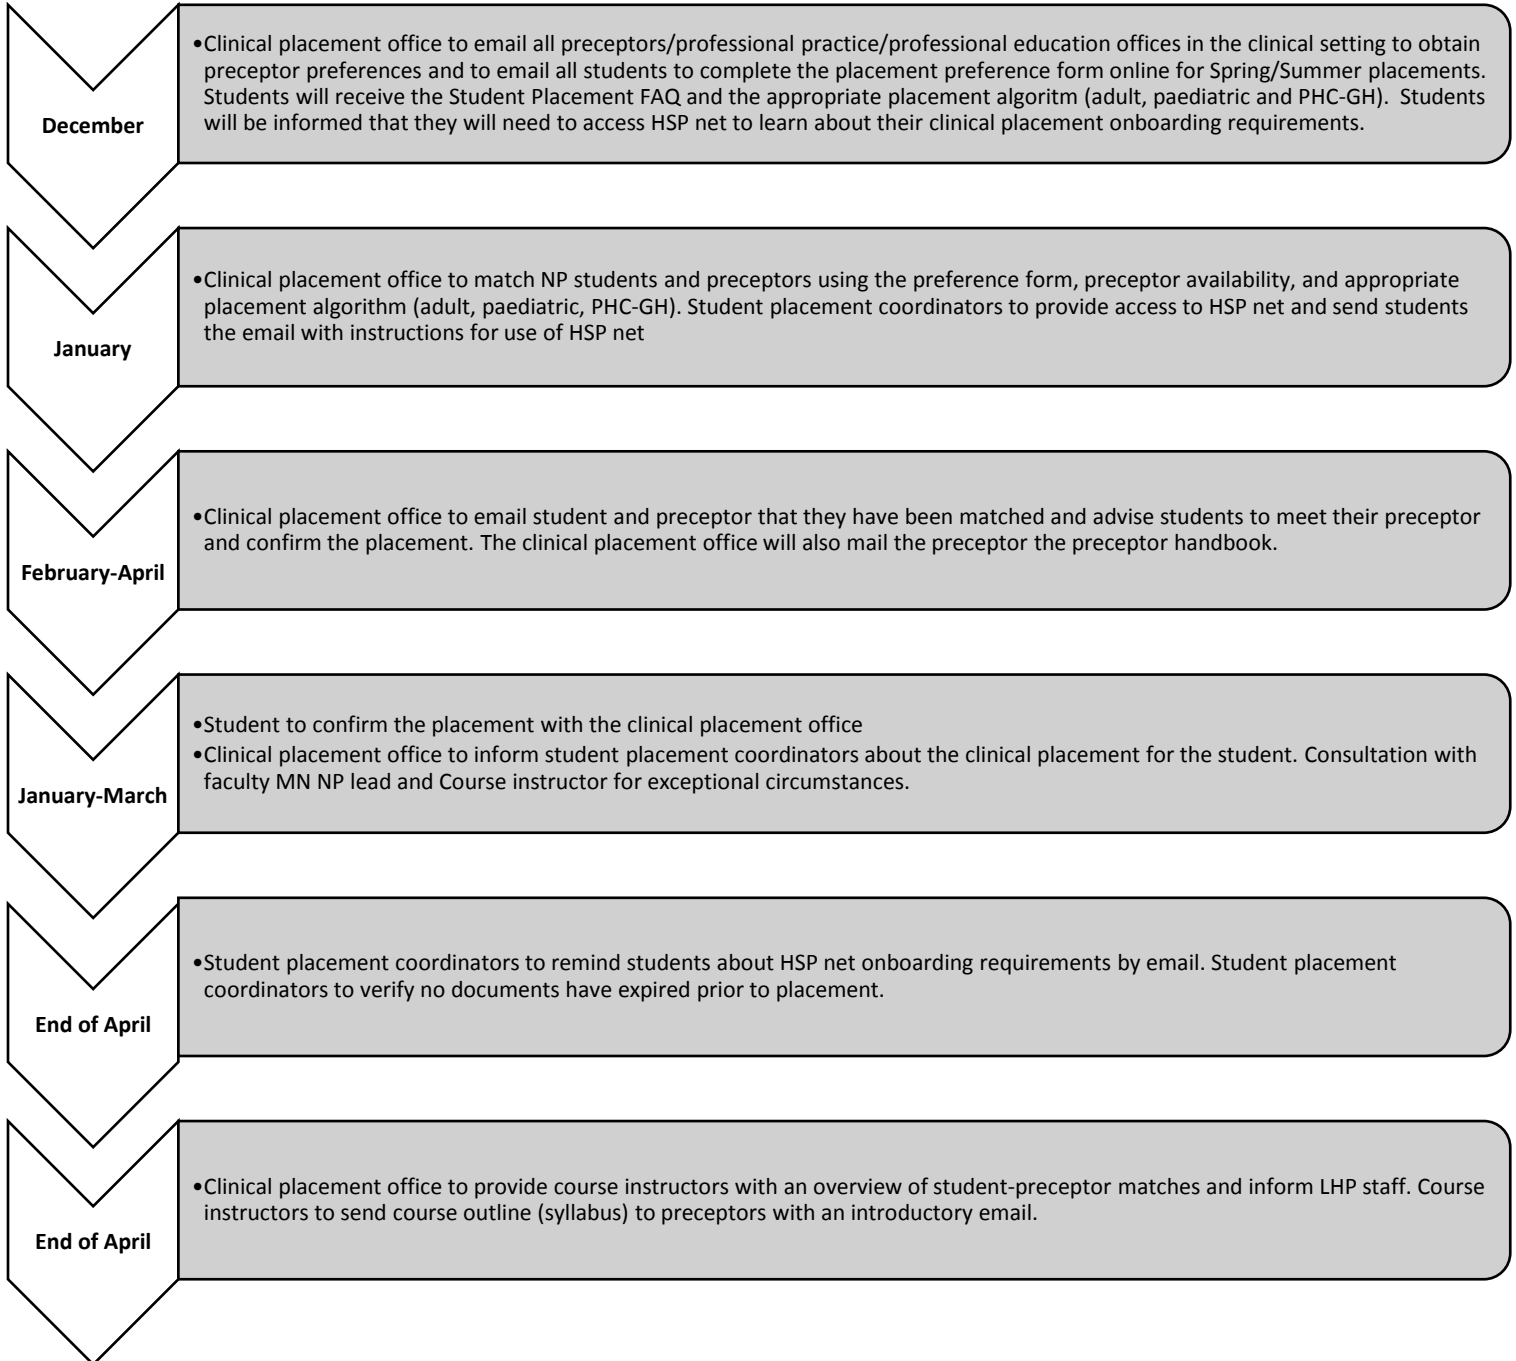

Clinical Education Office Placement Timeline – MN-NP and PMNPD

Spring/Summer Placements

The Faculty will make every effort to accommodate your request.

Fall Placements

The Faculty will make every effort to accommodate your request.

Winter Placements

The Faculty will make every effort to accommodate your request.